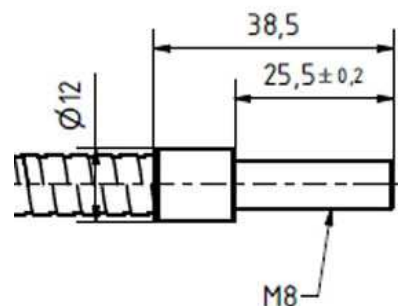

LIGHT OUTPUT ADAPTER SLEEVE

LIGHT INPUT ADAPTER SLEEVE

Type	KAB2.1
Material	V2A, stainless steel

LIGHT OUTPUT ADAPTER SLEEVE

Type	EG08
Material	V2A, stainless steel