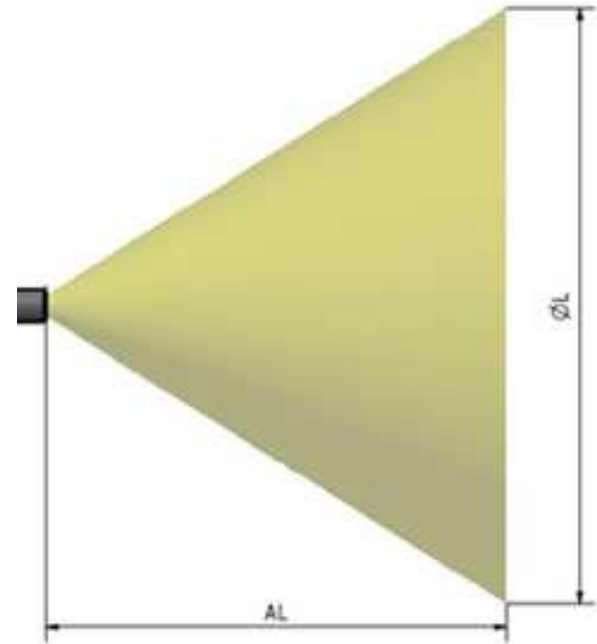

KAB2.1 LED Fibre light source 632nm red (234283)		
Connected with KAB2.1LL fibre light guide 1-cable, Ø 6.0mm (234353-1.0)		
Distance, AL, mm	Spot, ØL, mm	Klux
25	30	14.8
50	60	5.4
100	95	1.9
150	130	1.1
200	200	0.8