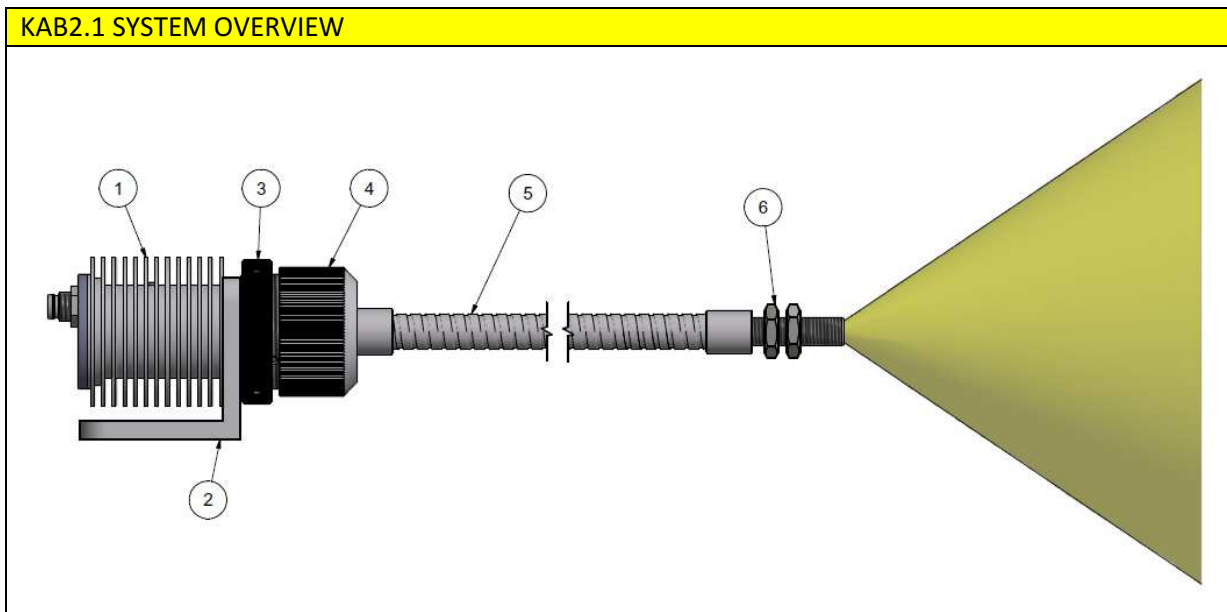

KAB2.1 FIBRE LIGHT GUIDE, 1-CABLE

FOR KAB2.1 LED FIBRE LIGHT SOURCE

KAB2.1 SYSTEM OVERVIEW- LIST

List No.	Order No.	Title
1	See list of types	KAB2.1 LED fibre- light- source
2	234282	Mounting angle
3	234280	Mounting angle screw nut
4	234277	Fibre light guide cap nut
5	See list of types	KAB2.1 fibre light guide
6	212466	M8x1 hex-nut

TYPES OF FIBRE LIGHT GUIDES

Order-No.	Type	Specification	Lenght
234353-0.5	KAB2.1LL fibre light guide, 1-cable	6.0 LL KAB2.1 VA EM08 0050 G	50cm
234353-1.0	KAB2.1LL fibre light guide, 1-cable	6.0 LL KAB2.1 VA EM08 0100 G	100cm
234353-1.5	KAB2.1LL fibre light guide, 1-cable	6.0 LL KAB2.1 VA EM08 0150 G	150cm
234353-2.0	KAB2.1LL fibre light guide, 1-cable	6.0 LL KAB2.1 VA EM08 0200 G	200cm

HOSE

Type	Corrugated
Material	V2A, stainless steel
Colour	Metal
Diameter	Ø 10mm

Temperature resistance	<250°C
Storage Temperature Range	Temp -20 -35°C, Humidity 5-90%
Operating conditions	Temperature: -20° to +250° C Relative air humidity: 5 - 90%