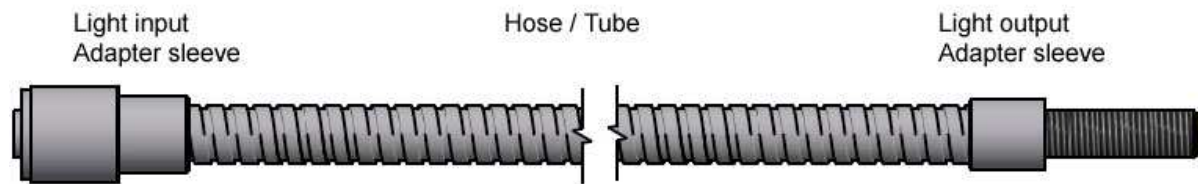

KAB2.1LL FIBRE LIGHT GUIDE, 1-CABLE

FIBRE

Light emission diameter	Ø 6.0mm
Light emission angle	65°
Type	Si, Silicate glass fibre, index step
Numerical aperture	0.54
Damping losses	200dB/Km, 4.5%/m, at 820nm

HOSE

Type	Corrugated
Material	V2A, stainless steel
Colour	Metal
Diameter	Ø 10mm

Temperature resistance	<250°C
Storage Temperature Range	Temp -20 -35°C, Humidity 5-90%
Operating conditions	Temperature: -20° to +250° C Relative air humidity: 5 - 90%