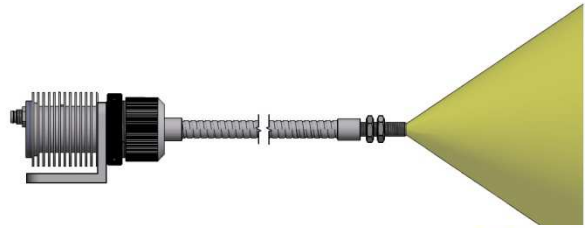

LIGHT OUTPUT KLUX

KAB2.1 LED Fibre light source 6500K white (234345)		
Connected with KAB2.1LL fibre light guide 1-cable, Ø 6.0mm (234353-1.0)		
Distance, AL, mm	Spot, ØL, mm	Klux
25	25	29.1
50	50	10.3
100	100	3.5
150	160	2.0
200	220	1.4