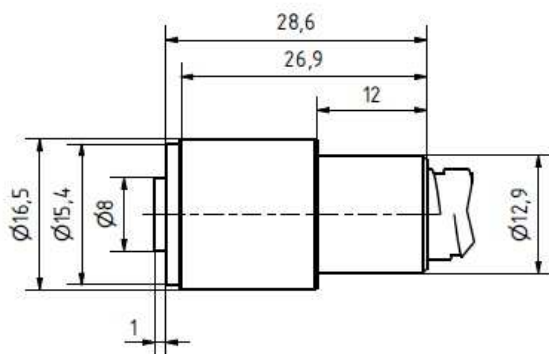

LIGHT INPUT ADAPTER SLEEVE